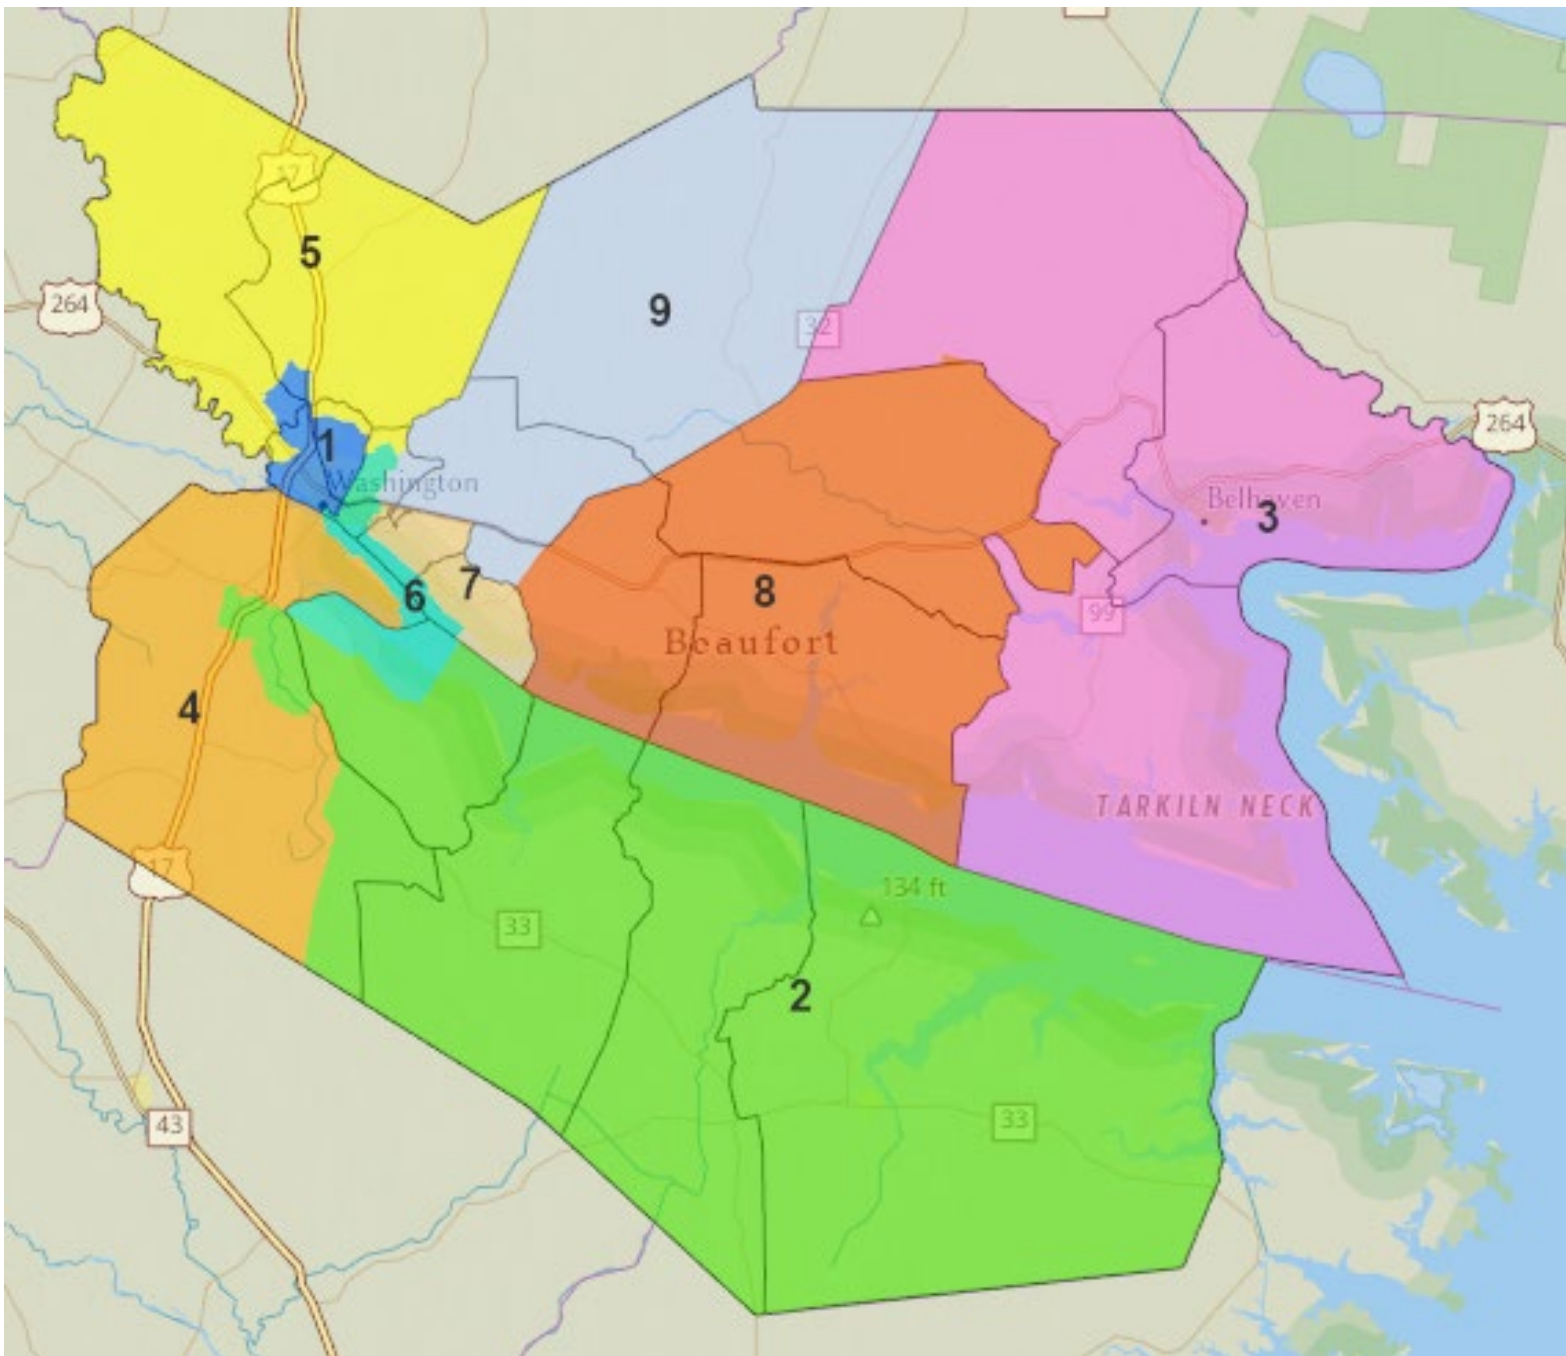

Beaufort County Board of Education Districts, Beaufort Option E Adopted, approved by the Board on November 16, 2021

Closeup of Washington/Chocowinity area