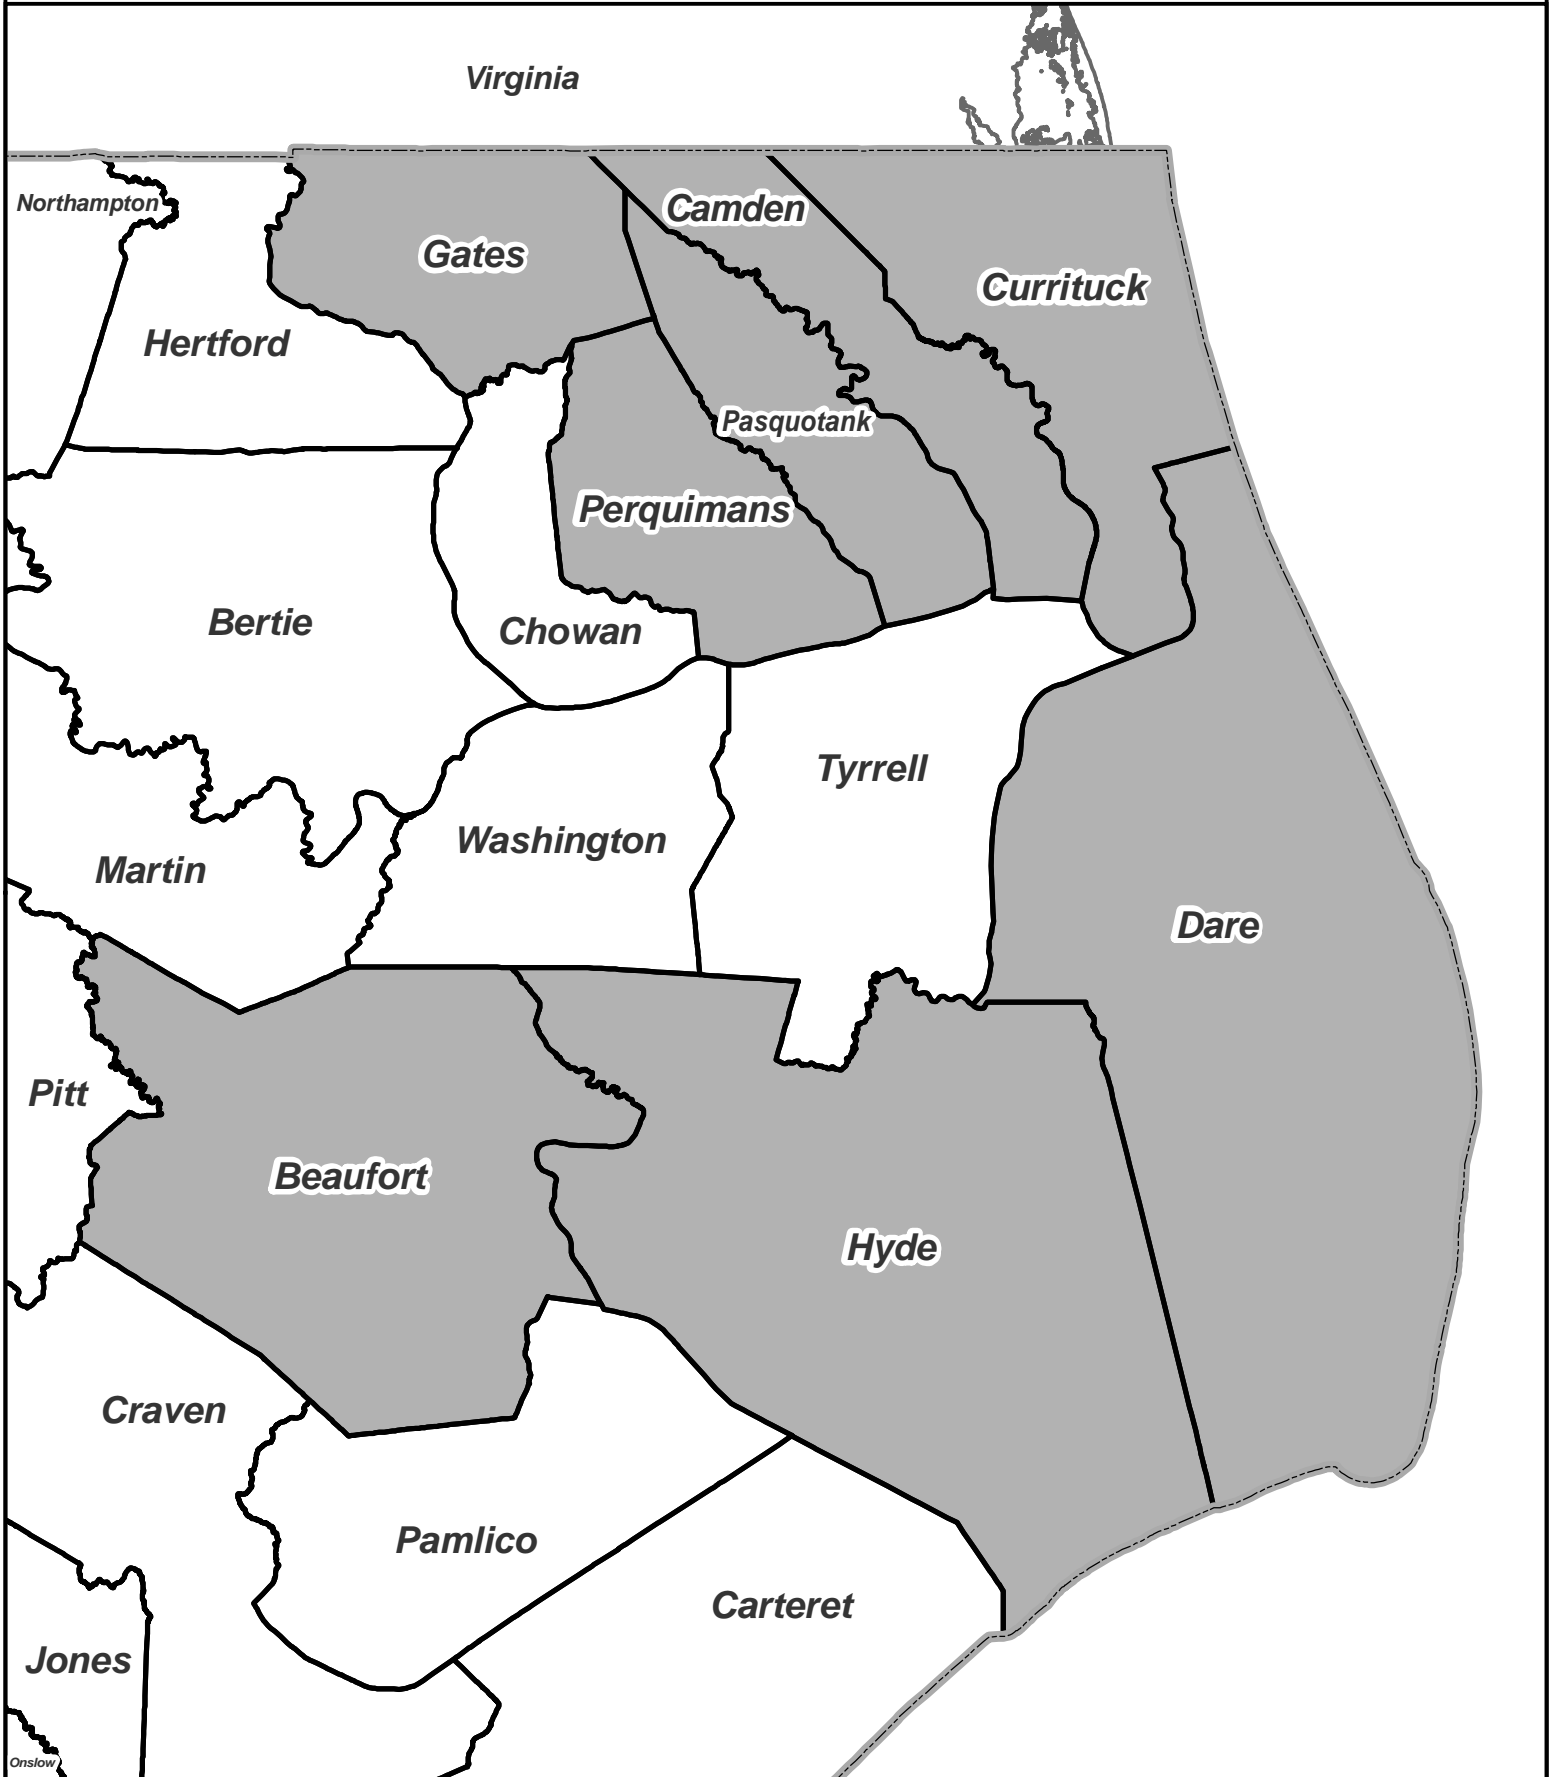

Rucho Senate 2 - District 1

State

County

District

0 3.5 7 14 21 28 35 42 49

Miles